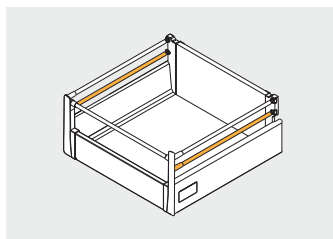

Reлинг wzdużny
Longitudinal rail
Продольный рейлинг

	L mm		
PB-D-REL2500	250		
PB-D-REL3000	300		
PB-D-REL3500	350		
PB-D-REL4000	400		
PB-D-REL4500	450		
PB-D-REL5000	500		
PB-D-REL5500	550	szary gray серый	stal steel сталь

	L mm		
PB-D-REL450-10	450	biały white белый	stal steel сталь
PB-D-REL500-10	500		
PB-D-REL550-10	550