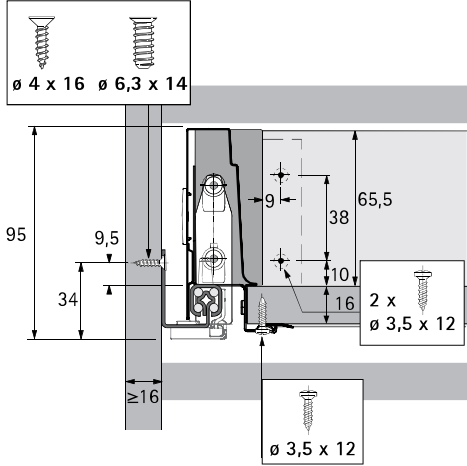

### Quadro 25

Holzrückwand /  
Wooden rear panel

### Quadro V6

Stahlrückwand /  
Steel rear panel

### Quadro V6+

Aluminiumrückwand /  
Aluminium rear panel

KD mm	16	18	19
EB mm	12,5	10,5	9,5
A mm	23	21	20

1