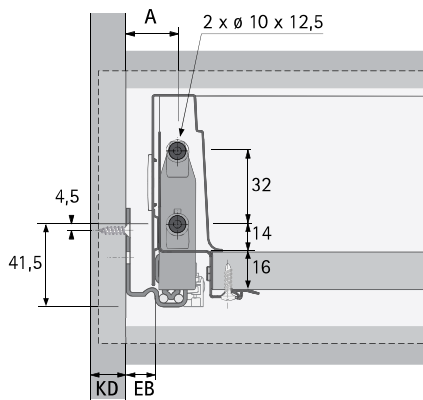

### Quadro 25

Holzrückwand /  
Wooden rear panel

### Quadro V6

Stahlrückwand /  
Steel rear panel

### Quadro V6+

Aluminiumrückwand /  
Aluminium rear panel

KD mm	16	18	19
EB mm	12,5	10,5	9,5
A mm	23	21	20

1