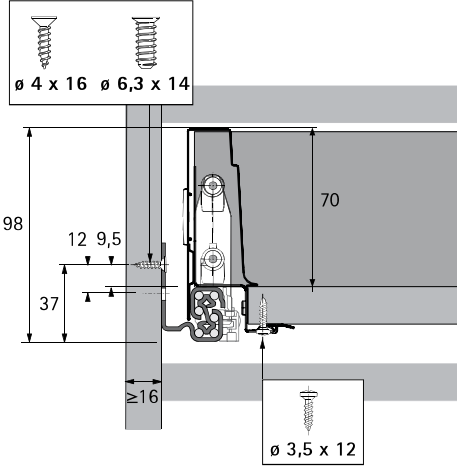

### Quadro 25

Holzrückwand /  
Wooden rear panel

### Quadro V6

Stahlrückwand /  
Steel rear panel

### Quadro V6+

Aluminiumrückwand /  
Aluminium rear panel

KD mm	16	18	19
EB mm	12,5	10,5	9,5
A mm	23	21	20

1