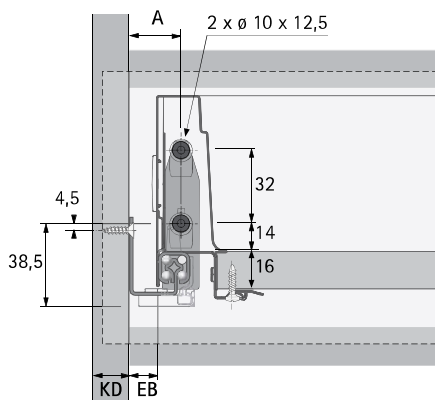

### Quadro 25

Holzrückwand /  
Wooden rear panel

### Quadro V6

Stahlrückwand /  
Steel rear panel

### Quadro V6+

Aluminiumrückwand /  
Aluminium rear panel

KD mm	16	18	19
EB mm	12,5	10,5	9,5
A mm	23	21	20

1